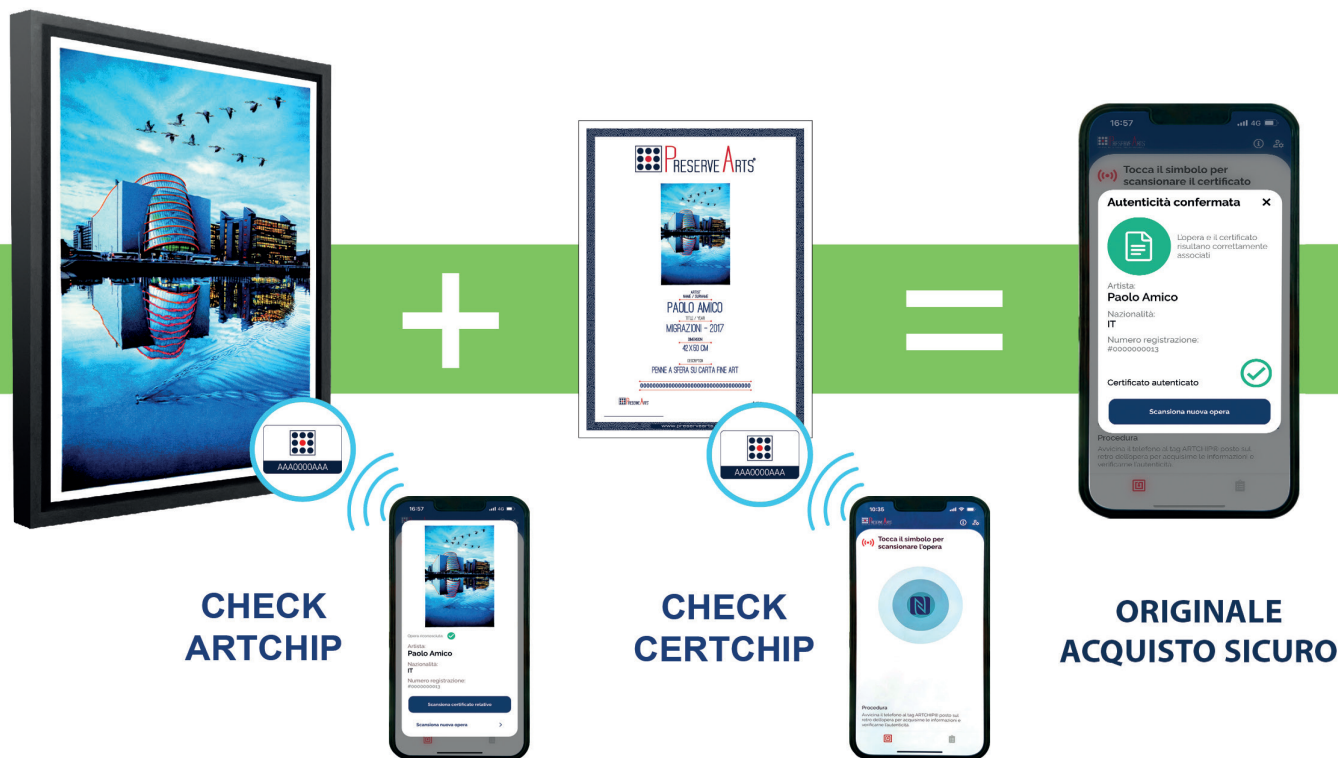

DOWNLOAD APP ANDROID

Google Play

Preserve Arts

For owners of ANDROID smartphones, click on the icon GOOGLE PLAY and search for PRESERVE ARTS®, install the App on your smartphone, once installed, click on the icon and follow the instructions for registration, once registration is complete, the App is ready to be used. Once the installation is complete, a welcome email will be sent to you.

Can't find the PRESERVEARTS® APP? Click the following link

https://play.google.com/store/apps/details?id=com.preserve.arts&pcampaignid=web_share

PLEASE NOTE

If your smartphone is not updated the App is not available, update Android. If you have not received the email, check that the email has not ended in the unwanted folder, if yes, just accept the email as desired.

HOW TO CHECK ORIGINALITY

Before sending the SECURE KIT[®] to you, its correct functioning is tested. To perform further verification, open the APP and follow the instructions.

Do you need help? scan the QR-Code on the side or type